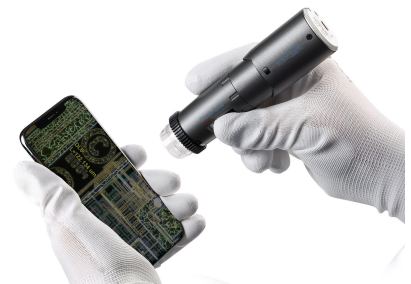

Product Datasheet

Product code: **WF4915ZT**

Product type: Digital Microscopes

Made in: Taiwan

Description: The Dino-Lite WF4915ZT is a Wireless model that is part of the Universal series. Go from wireless to wired and back in an instant. Work wired via USB or work wireless with the attachable WF-20 Wireless adapter. The WF4915ZT is equipped with premium features such as Extended Depth of Field (EDOF), Extended Dynamic Range (EDR), Flexible LED Control (FLC), integrated polarizer, extensive measurement functionality and Automatic Magnification Reading (AMR) for measurement-intensive applications.

Special features: WiFi - Polarizer - AMR - EDOF - EDR

Resolution: 1.3 Megapixel (1280x1024)

Magnification: 20-220X

Picture:

Product dimensions:	OAL	114.0 mm – 4.488 inch
	Width	33.0 mm – 1.299 inch
	Height	33.0 mm – 1.299 inch